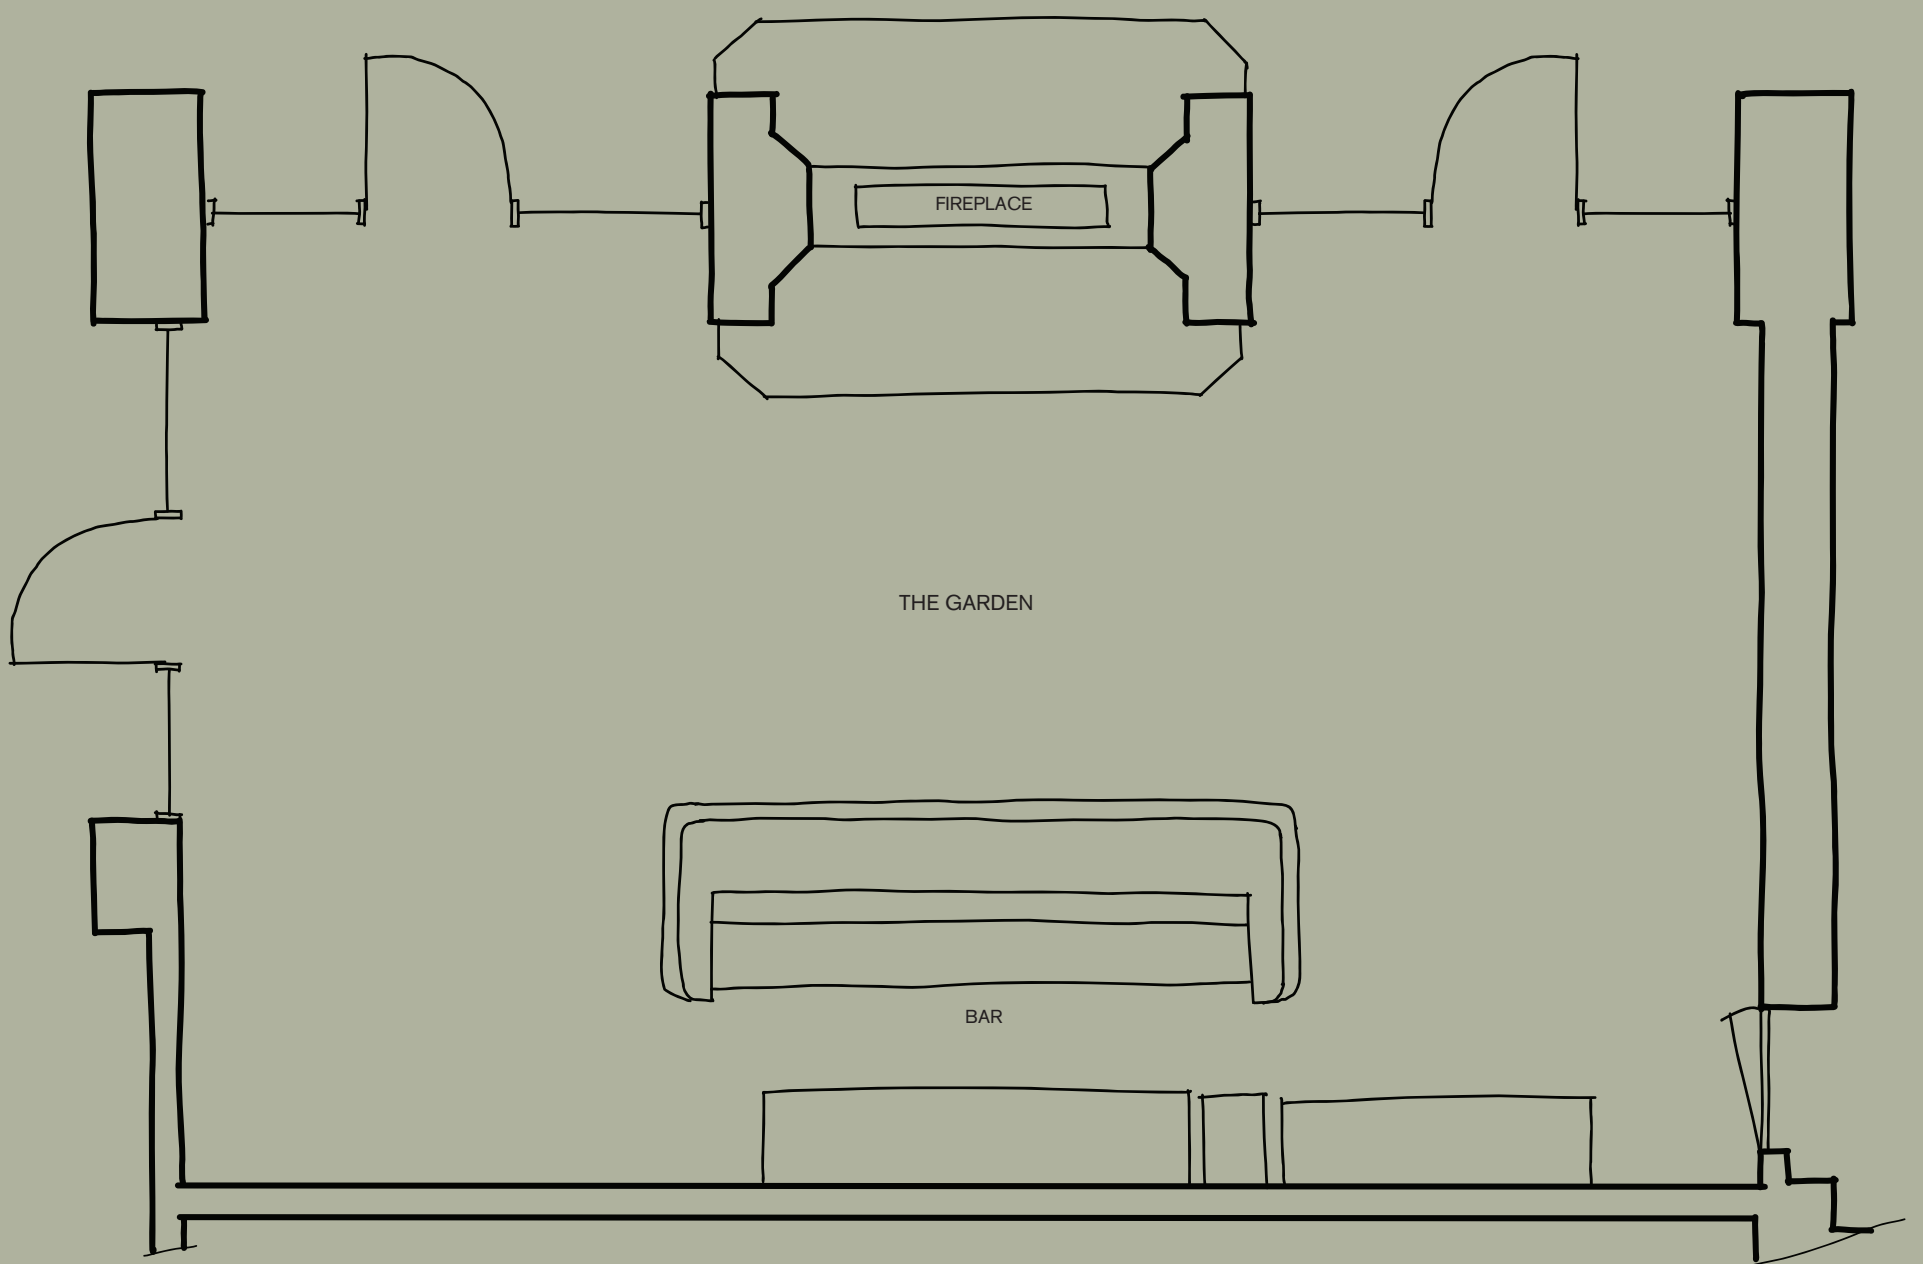

Ace Hotel Brooklyn

THE GARDEN

ACE HOTEL BROOKLYN
252 Schermerhorn Street
Brooklyn, NY 11217

Email sales.bk@acehotel.com for more information.