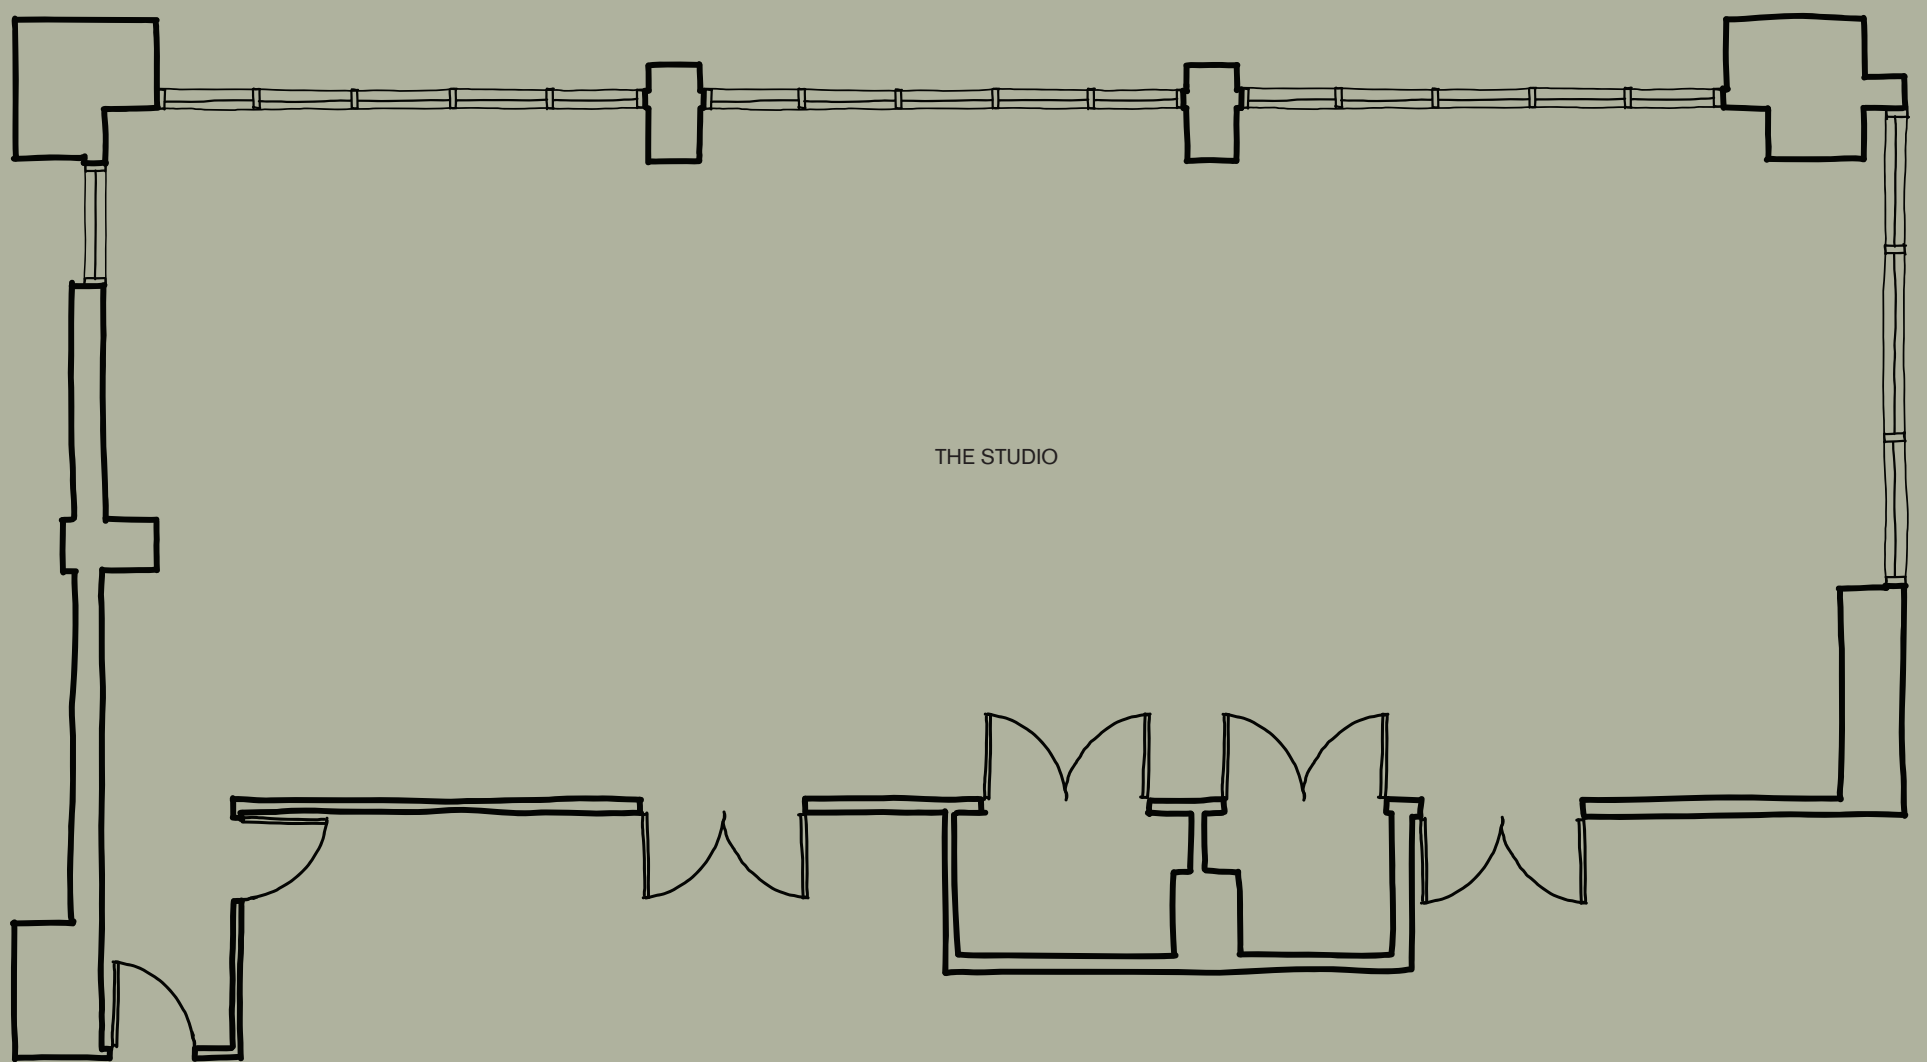

Ace Hotel Brooklyn

THE STUDIO
1,674 sq. ft.