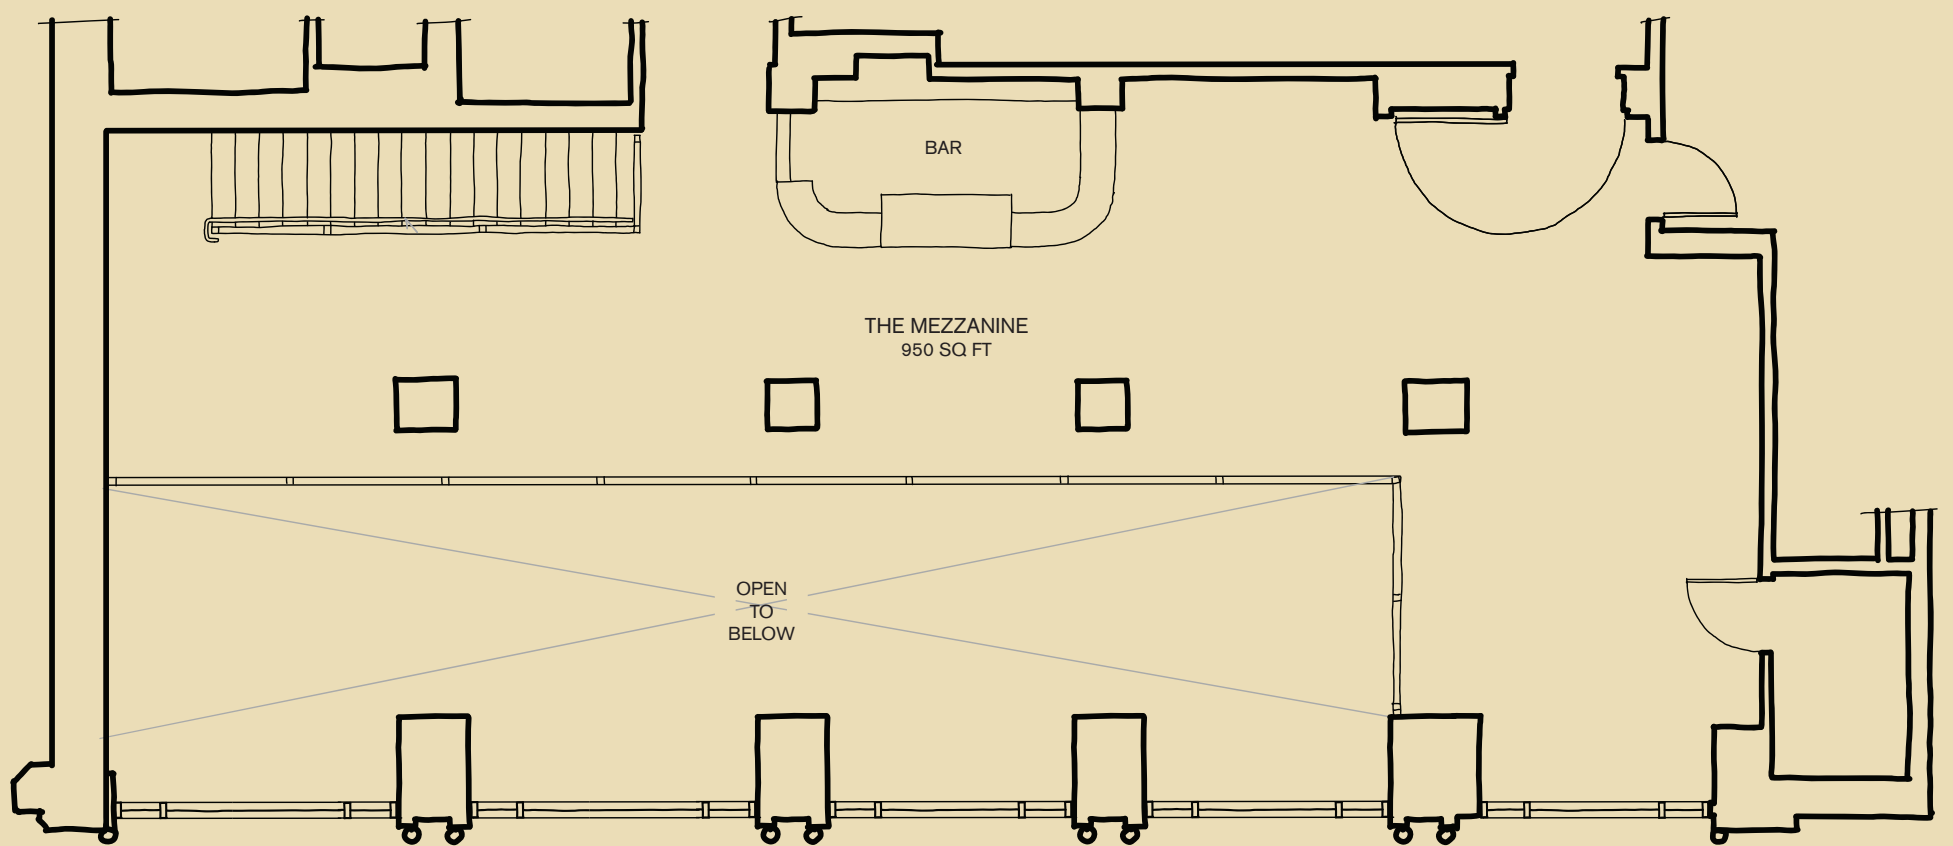

ACE HOTEL DOWNTOWN LOS ANGELES

THE MEZZANINE

ACE HOTEL DOWNTOWN LOS ANGELES

929 S Broadway
Los Angeles, CA 90015

Email sales.dtl@acehotel.com or call (213) 623-3233
for more information.