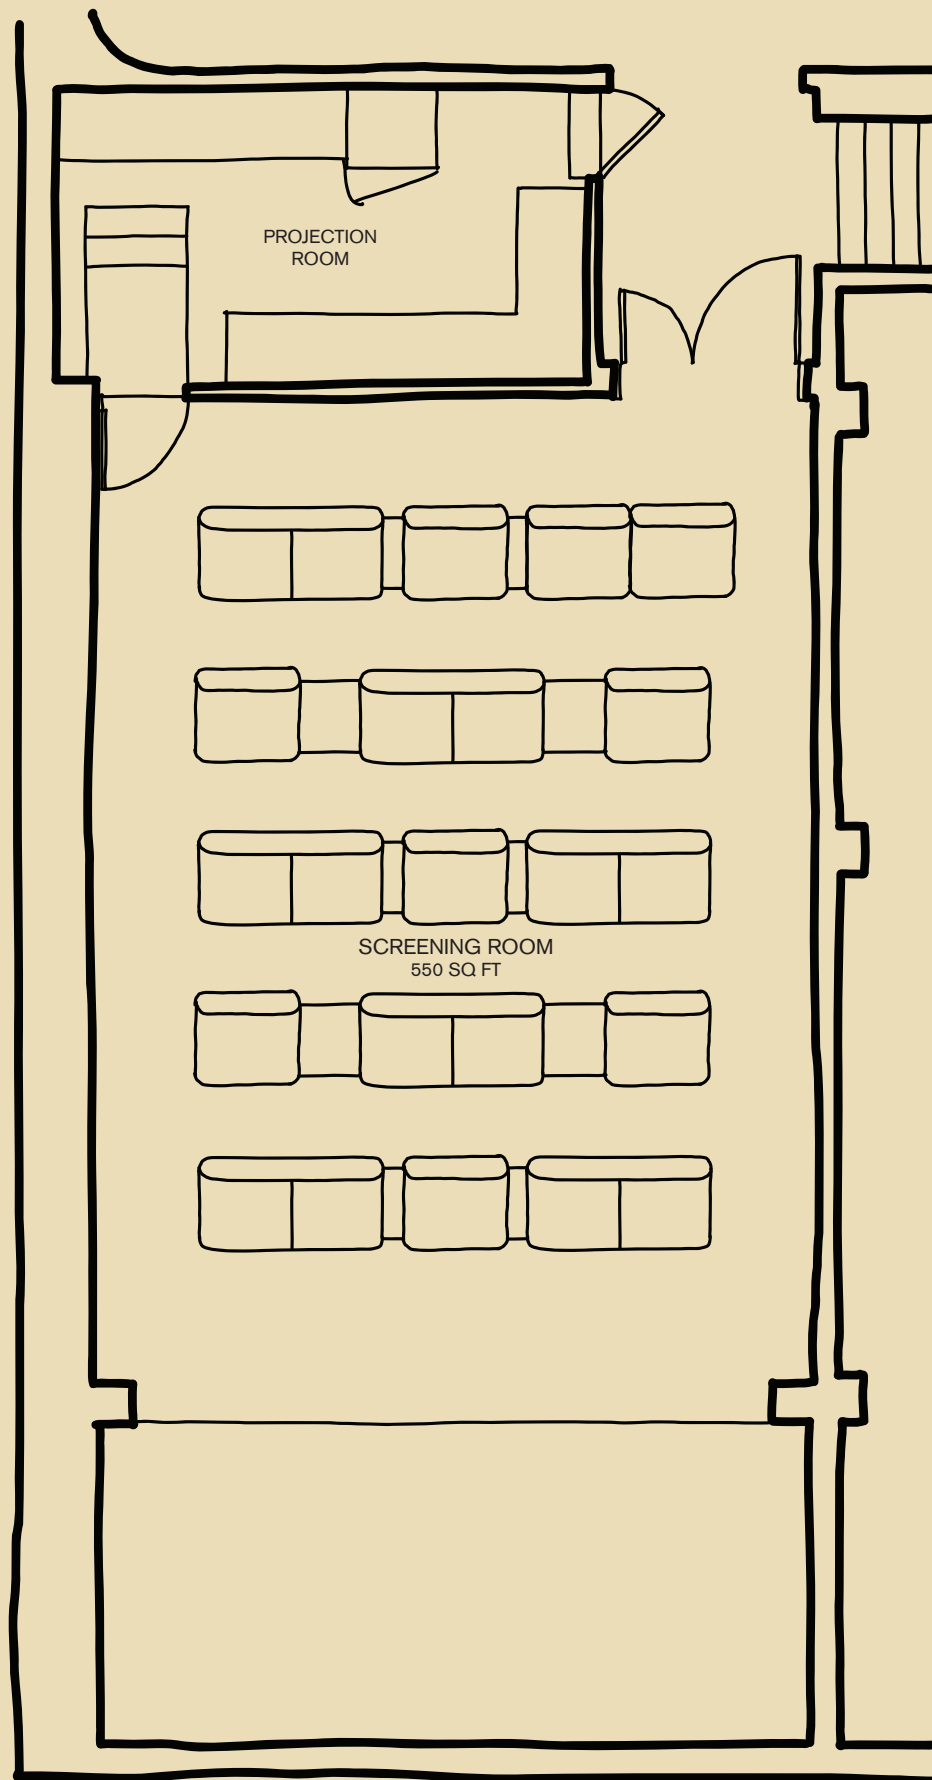

ACE HOTEL DOWNTOWN LOS ANGELES

PICKFORD SCREENING ROOM

ACE HOTEL DOWNTOWN LOS ANGELES

929 S Broadway
Los Angeles, CA 90015

Email sales.dtl@acehotel.com or call (213) 623-3233 for more information.