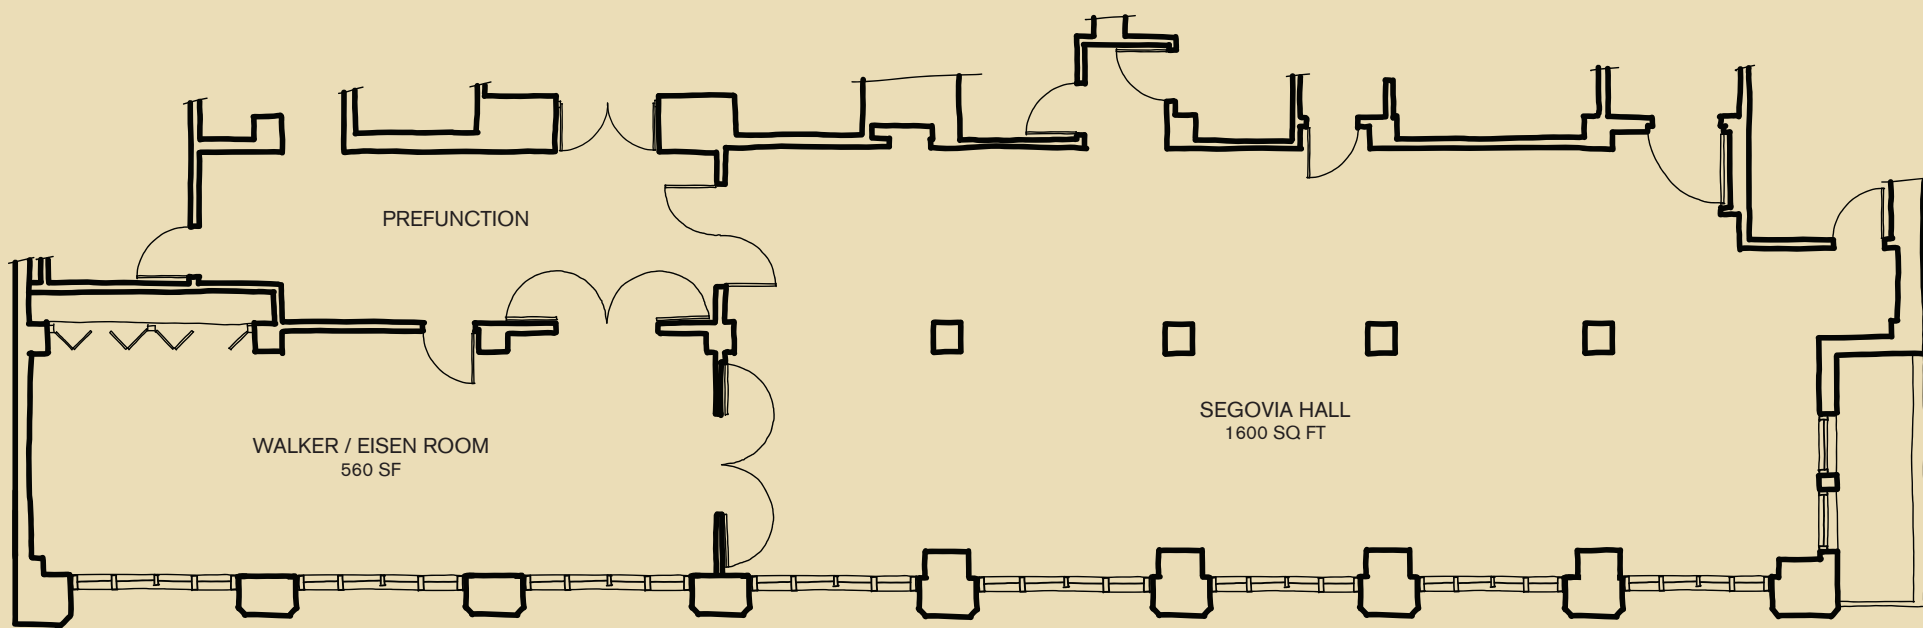

ACE HOTEL DOWNTOWN LOS ANGELES

SEGOVIA HALL & WALKER / EISEN ROOM

ACE HOTEL DOWNTOWN LOS ANGELES

929 S Broadway
Los Angeles, CA 90015

Email sales.dtl@acehotel.com or call (213) 623-3233
for more information.