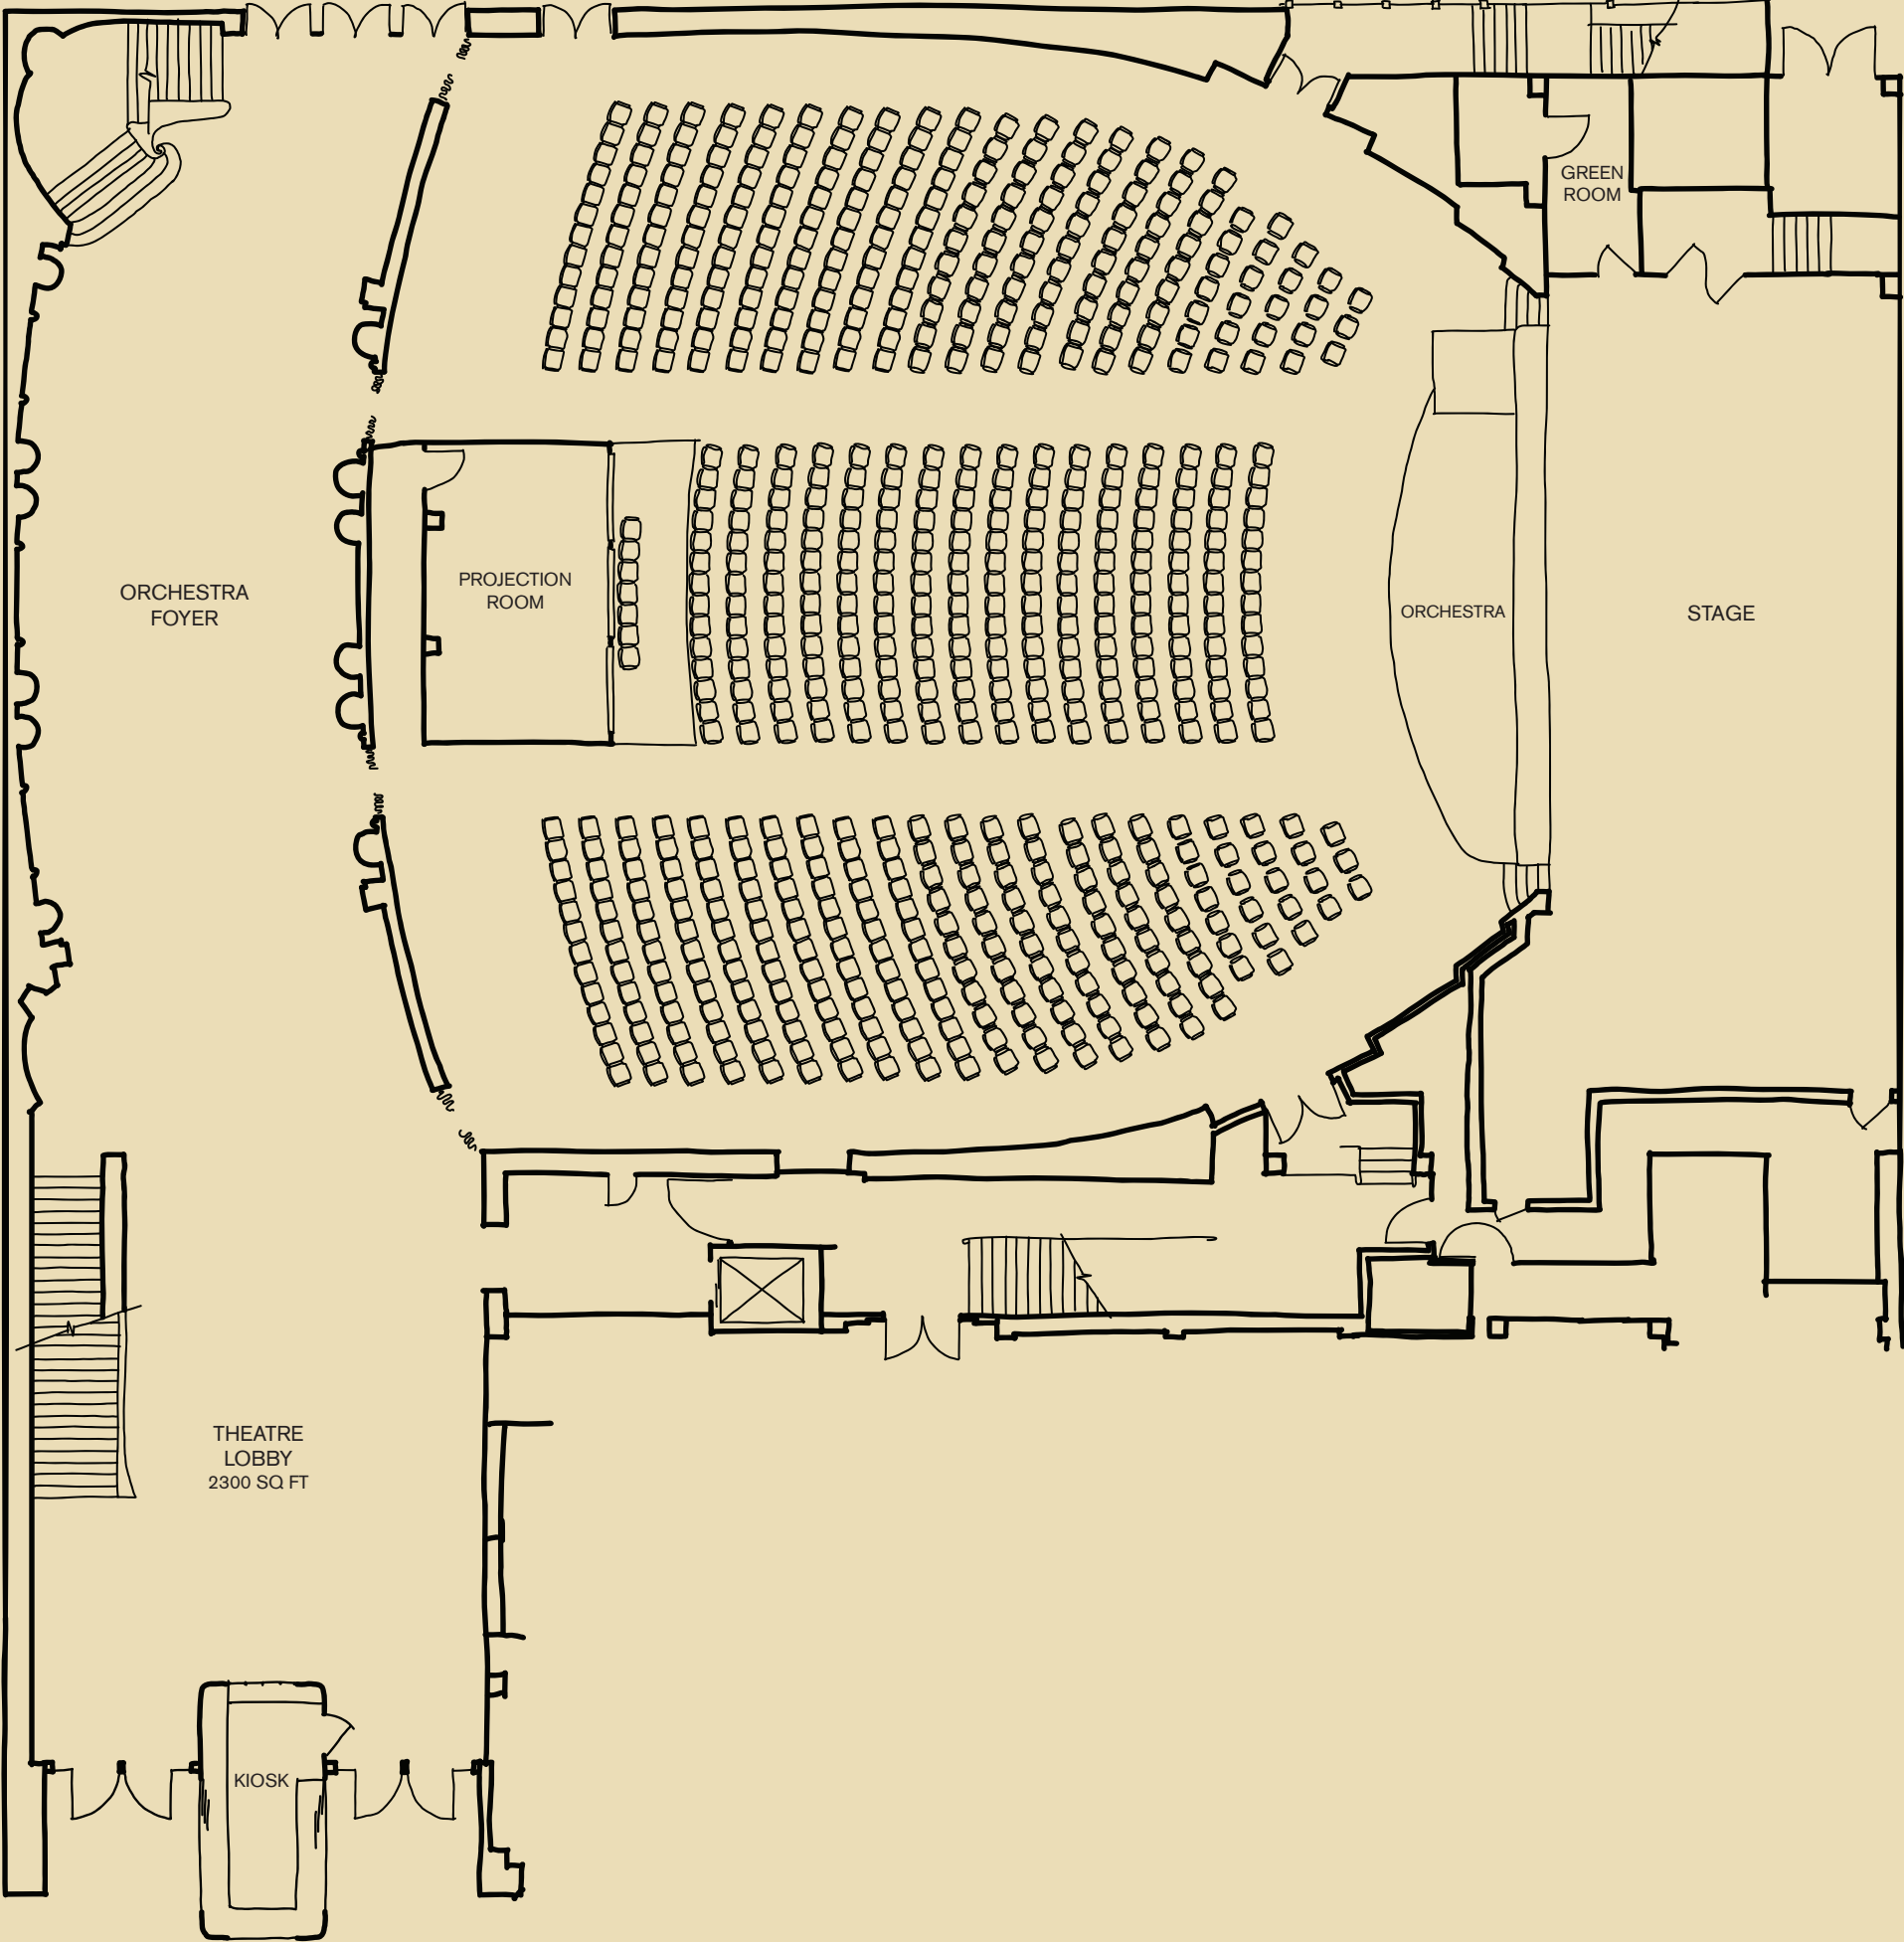

ACE HOTEL DOWNTOWN LOS ANGELES

THE THEATRE

ACE HOTEL DOWNTOWN LOS ANGELES
929 S Broadway
Los Angeles, CA 90015

Email sales.dtl@acehotel.com or call (213) 623-3233
for more information.