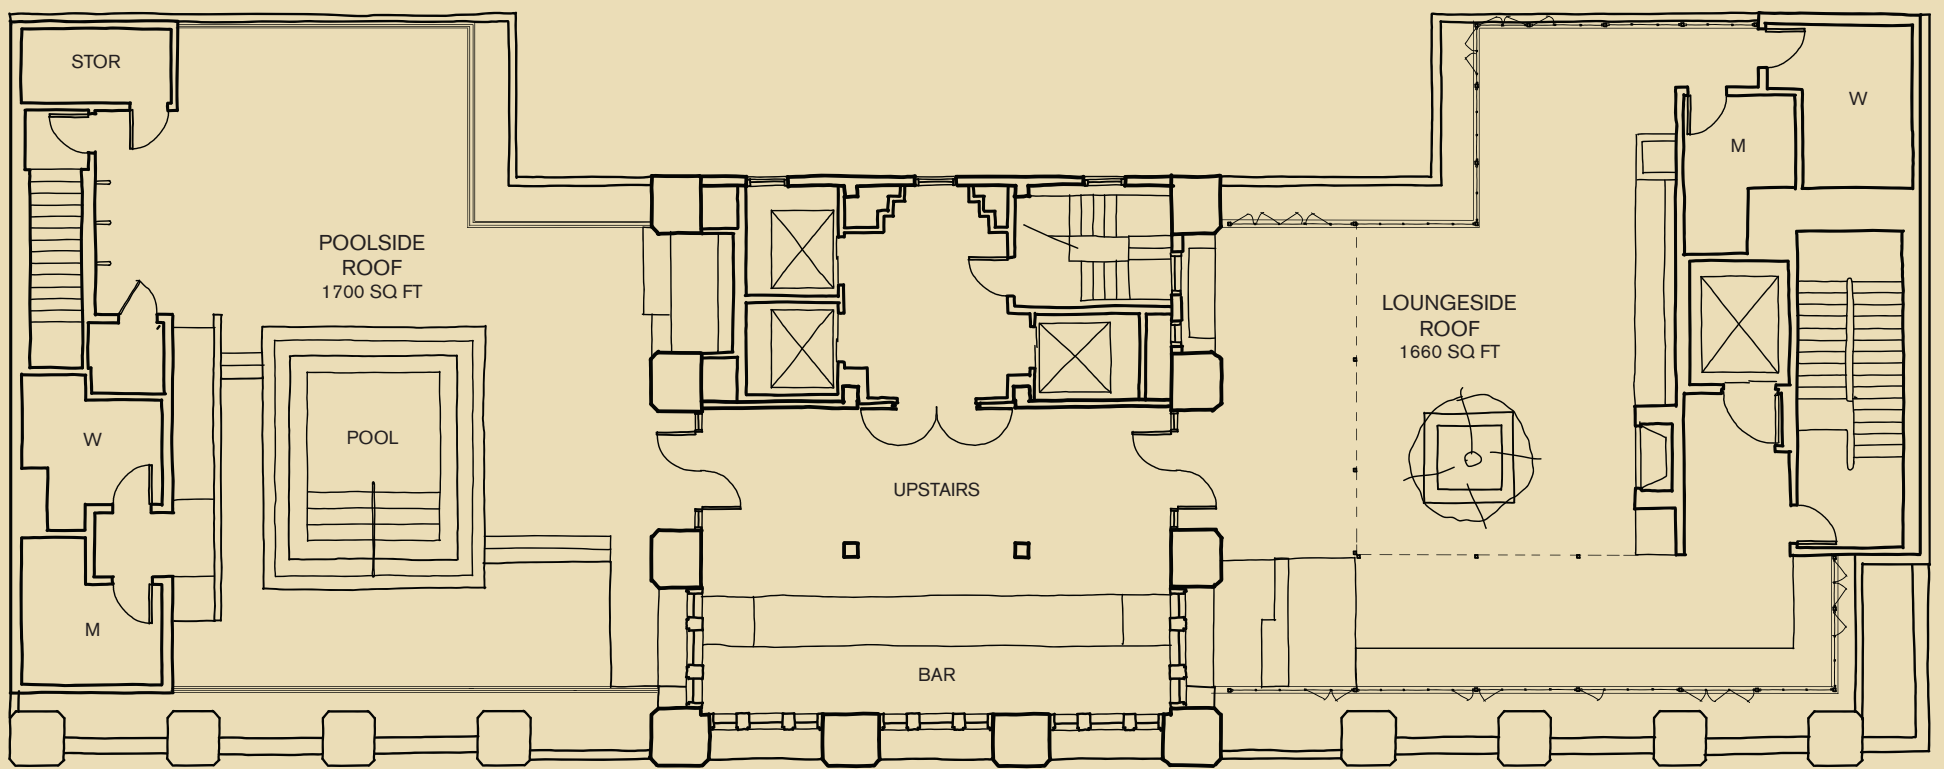

ACE HOTEL DOWNTOWN LOS ANGELES

UPSTAIRS

ACE HOTEL DOWNTOWN LOS ANGELES

929 S Broadway
Los Angeles, CA 90015

Email sales.dtl@acehotel.com or call (213) 623-3233
for more information.